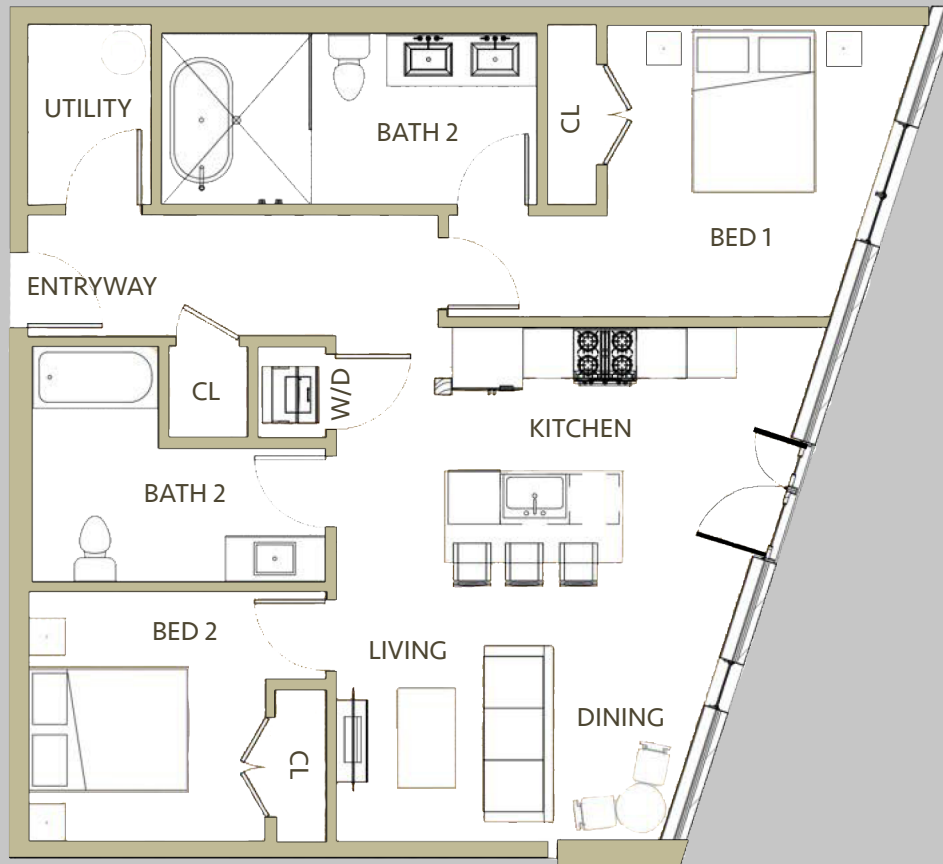

LAWRENCEVILLE LOFTS

3725 Butler Street

UNIT 206

2 BEDROOMS, 2 BATHROOMS
1,094 SF

ROOM SIZES:

BATH 1- 6'-10" x 15'-0"

BED 1 - 11'-8" x 12'-8"

BATH 2 - 9'-4" x 11'-9"

BED 2 - 10'-0" x 9'-6"

LIVING / KITCHEN / DINING - 20'-6" x 19'-8"

lawrencevillelofts.com

Dimensions, square footage and floorplans are approximate only. Final dimensions, square footage and floorplans may vary and will be determined by final plan measurements. Final floorplans may be a mirror image of the floorplans shown above. The Developer reserves the right to make changes to the floorplans, project design, appliances, specifications, and features. E.&O.E

Kitchen Inspiration

Linear pendant light

Black minimal hardware

LR or DR light

Flooring

Countertop

Cabinet

Cabinet

GE APPLIANCES
a Haier company

Model#: JS645SLSS

GE® 30" Slide-In Electric Range

Approx Dimensions (HxDxW):
37 1/4 in X 28 1/4 in X 29 7/8 in

- Fit Guarantee - Replace your old 30" free-standing range with a new 30" slide-in model. GE slide-in ranges are guaranteed for an exact fit or GE Appliances will pay up to \$300 toward modifications.
- Two 9" / 6" 3100W Power Boil elements - Two powerful elements boil water 25% faster than standard GE elements and adjust to fit cookware
- Self-clean oven - Cleans the oven cavity without the need for scrubbing
- 5.3 cu. ft. oven capacity - Enough room to cook an entire meal at once
- Dual-element bake - Upper and lower elements produce even heat and great results
- Finished sides - Attractive look allows for installation flexibility in any kitchen
- Removable full-width storage drawer - Store cookware or kitchen accessories